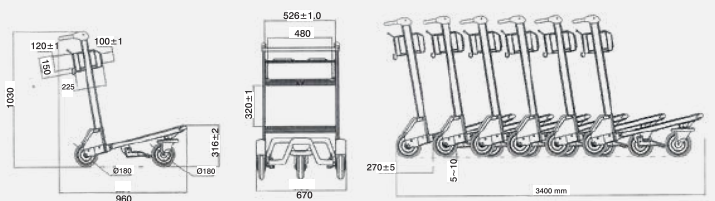

Handle Options

Tube Handle

Flat Handle

Dimension (HxDxL)	1030x670x1060 mm
Capacity	200 kg
Weight	19 kg
Nesting Distance	265 mm

MODEL L

AIRPORT TROLLEY

MODEL K

AIRPORT TROLLEY

Chassis type

- High strength aluminium alloy body (6063-T5)
- Safer with handle controlled brake system
- Additional PVC advertiser spaces at the sides (42x680 mm)
- Chrome-plated wire basket (525x250x150 mm)
- Two way advertising plate (480x120 mm)

Handle Options

Tube Handle

Flat Handle

Dimension (HxDxL)	1030x670x1060 mm
Capacity	200 kg
Weight	19 kg
Nesting Distance	265 mm

MODEL R

AIRPORT TROLLEY

Chassis type

- Metal Chassis
- Safer with handle controlled brake system
- Additional PVC advertiser spaces at the sides (42x680 mm)
- Chrome-plated wire basket (525x250x150 mm)
- Two way advertising plate (480x120 mm)

Dimension (HxDxL)	1030x740x530 mm
Capacity	30 lt
Nesting Distance	190 mm

- Zink-Plated basket (525x250x150mm)
- Three sides of the basket can be used as advertising space
- Advertising space inside the basket: 340x330 mm
- Advertising space behind the basket: 480x330 mm
- Advertising space at sides: 530x320 mm (2 pieces)
- TPR double ball bearing casters