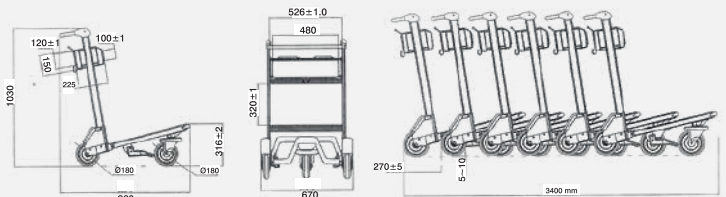

Handle Options

Tube Handle

Flat Handle

Dimension (HxDxL)	1030x670x1060 mm
Capacity	200 kg
Weight	19 kg
Nesting Distance	265 mm

MODEL R

AIRPORT TROLLEY

Chassis type

- Metal Chassis
- Safer with handle controlled brake system
- Additional PVC advertiser spaces at the sides (42x680 mm)
- Chrome-plated wire basket (525x250x150 mm)
- Two way advertising plate (480x120 mm)

Handle Options

Tube Handle

Flat Handle

Covering Options

- Galvanized
- Stainless

Dimension (HxDxL)	1030x670x1060 mm
Capacity	200 kg
Weight	19 kg
Nesting Distance	265 mm

MODEL M

AIRPORT TROLLEY

Dimension (HxDxL)	1030x740x530 mm
Capacity	30 lt
Nesting Distance	190 mm

- Zink-Plated basket (525x250x150mm)
- Three sides of the basket can be used as advertising space
- Advertising space inside the basket: 340x330 mm
- Advertising space behind the basket: 480x330 mm
- Advertising space at sides: 530x320 mm (2 pieces)
- TPR double ball bearing casters