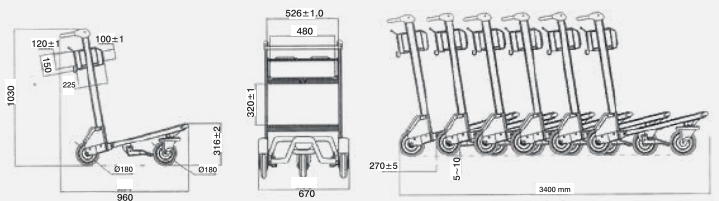

WE **LOVE** RETAIL

WELCOME TO **SOVA**

SOVA

AIRPORT TROLLEYS

MODEL L

AIRPORT TROLLEY

Chassis type

- High strength aluminium alloy body (6063-T5)
- Safer with handle controlled brake system
- Additional PVC advertiser spaces at the sides (42x680 mm)
- Chrome-plated wire basket (525x250x150 mm)
- Two way advertising plate (480x120 mm)

Handle Options

Tube Handle

Flat Handle

Dimension (HxDxL)	1030x670x1060 mm
Capacity	200 kg
Weight	19 kg
Nesting Distance	265 mm

MODEL L

AIRPORT TROLLEY

MODEL K

AIRPORT TROLLEY

Dimension (HxDxL)	995x595x490 mm
Capacity	30 lt
Nesting Distance	190 mm

- Zink Plated
- Three sides of the basket can be used as advertising space
- TPR double ball bearing casters

MODEL S

AIRPORT TROLLEY

Dimension (HxDxL)	1030x740x530 mm
Capacity	30 lt
Nesting Distance	190 mm

- Zink-Plated basket (525x250x150mm)
- Three sides of the basket can be used as advertising space
- Advertising space inside the basket: 340x330 mm
- Advertising space behind the basket: 480x330 mm
- Advertising space at sides: 530x320 mm (2 pieces)
- TPR double ball bearing casters